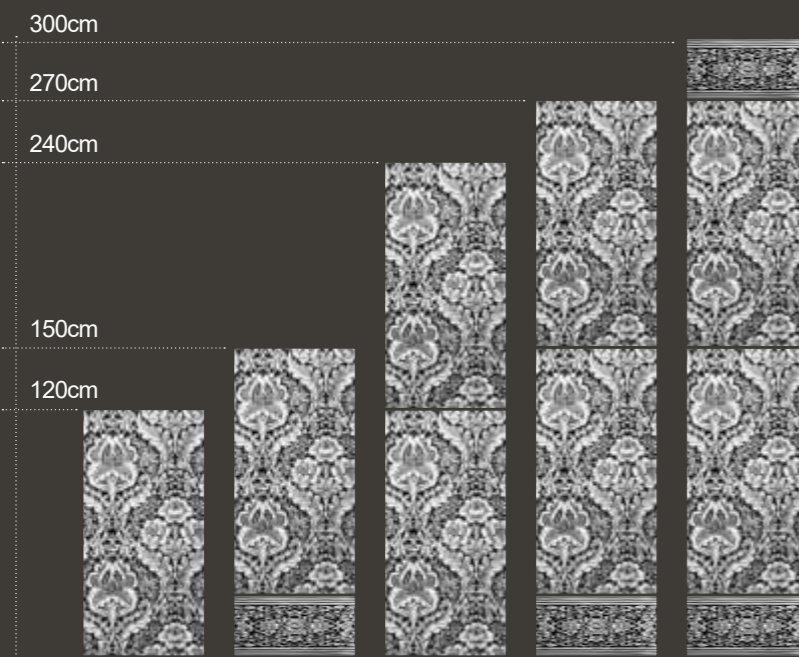

60x120

30x60

WIDE DECORATION

Wide decoration.
Third-fired decorations
on modular floor-to-
ceiling panels.

Or