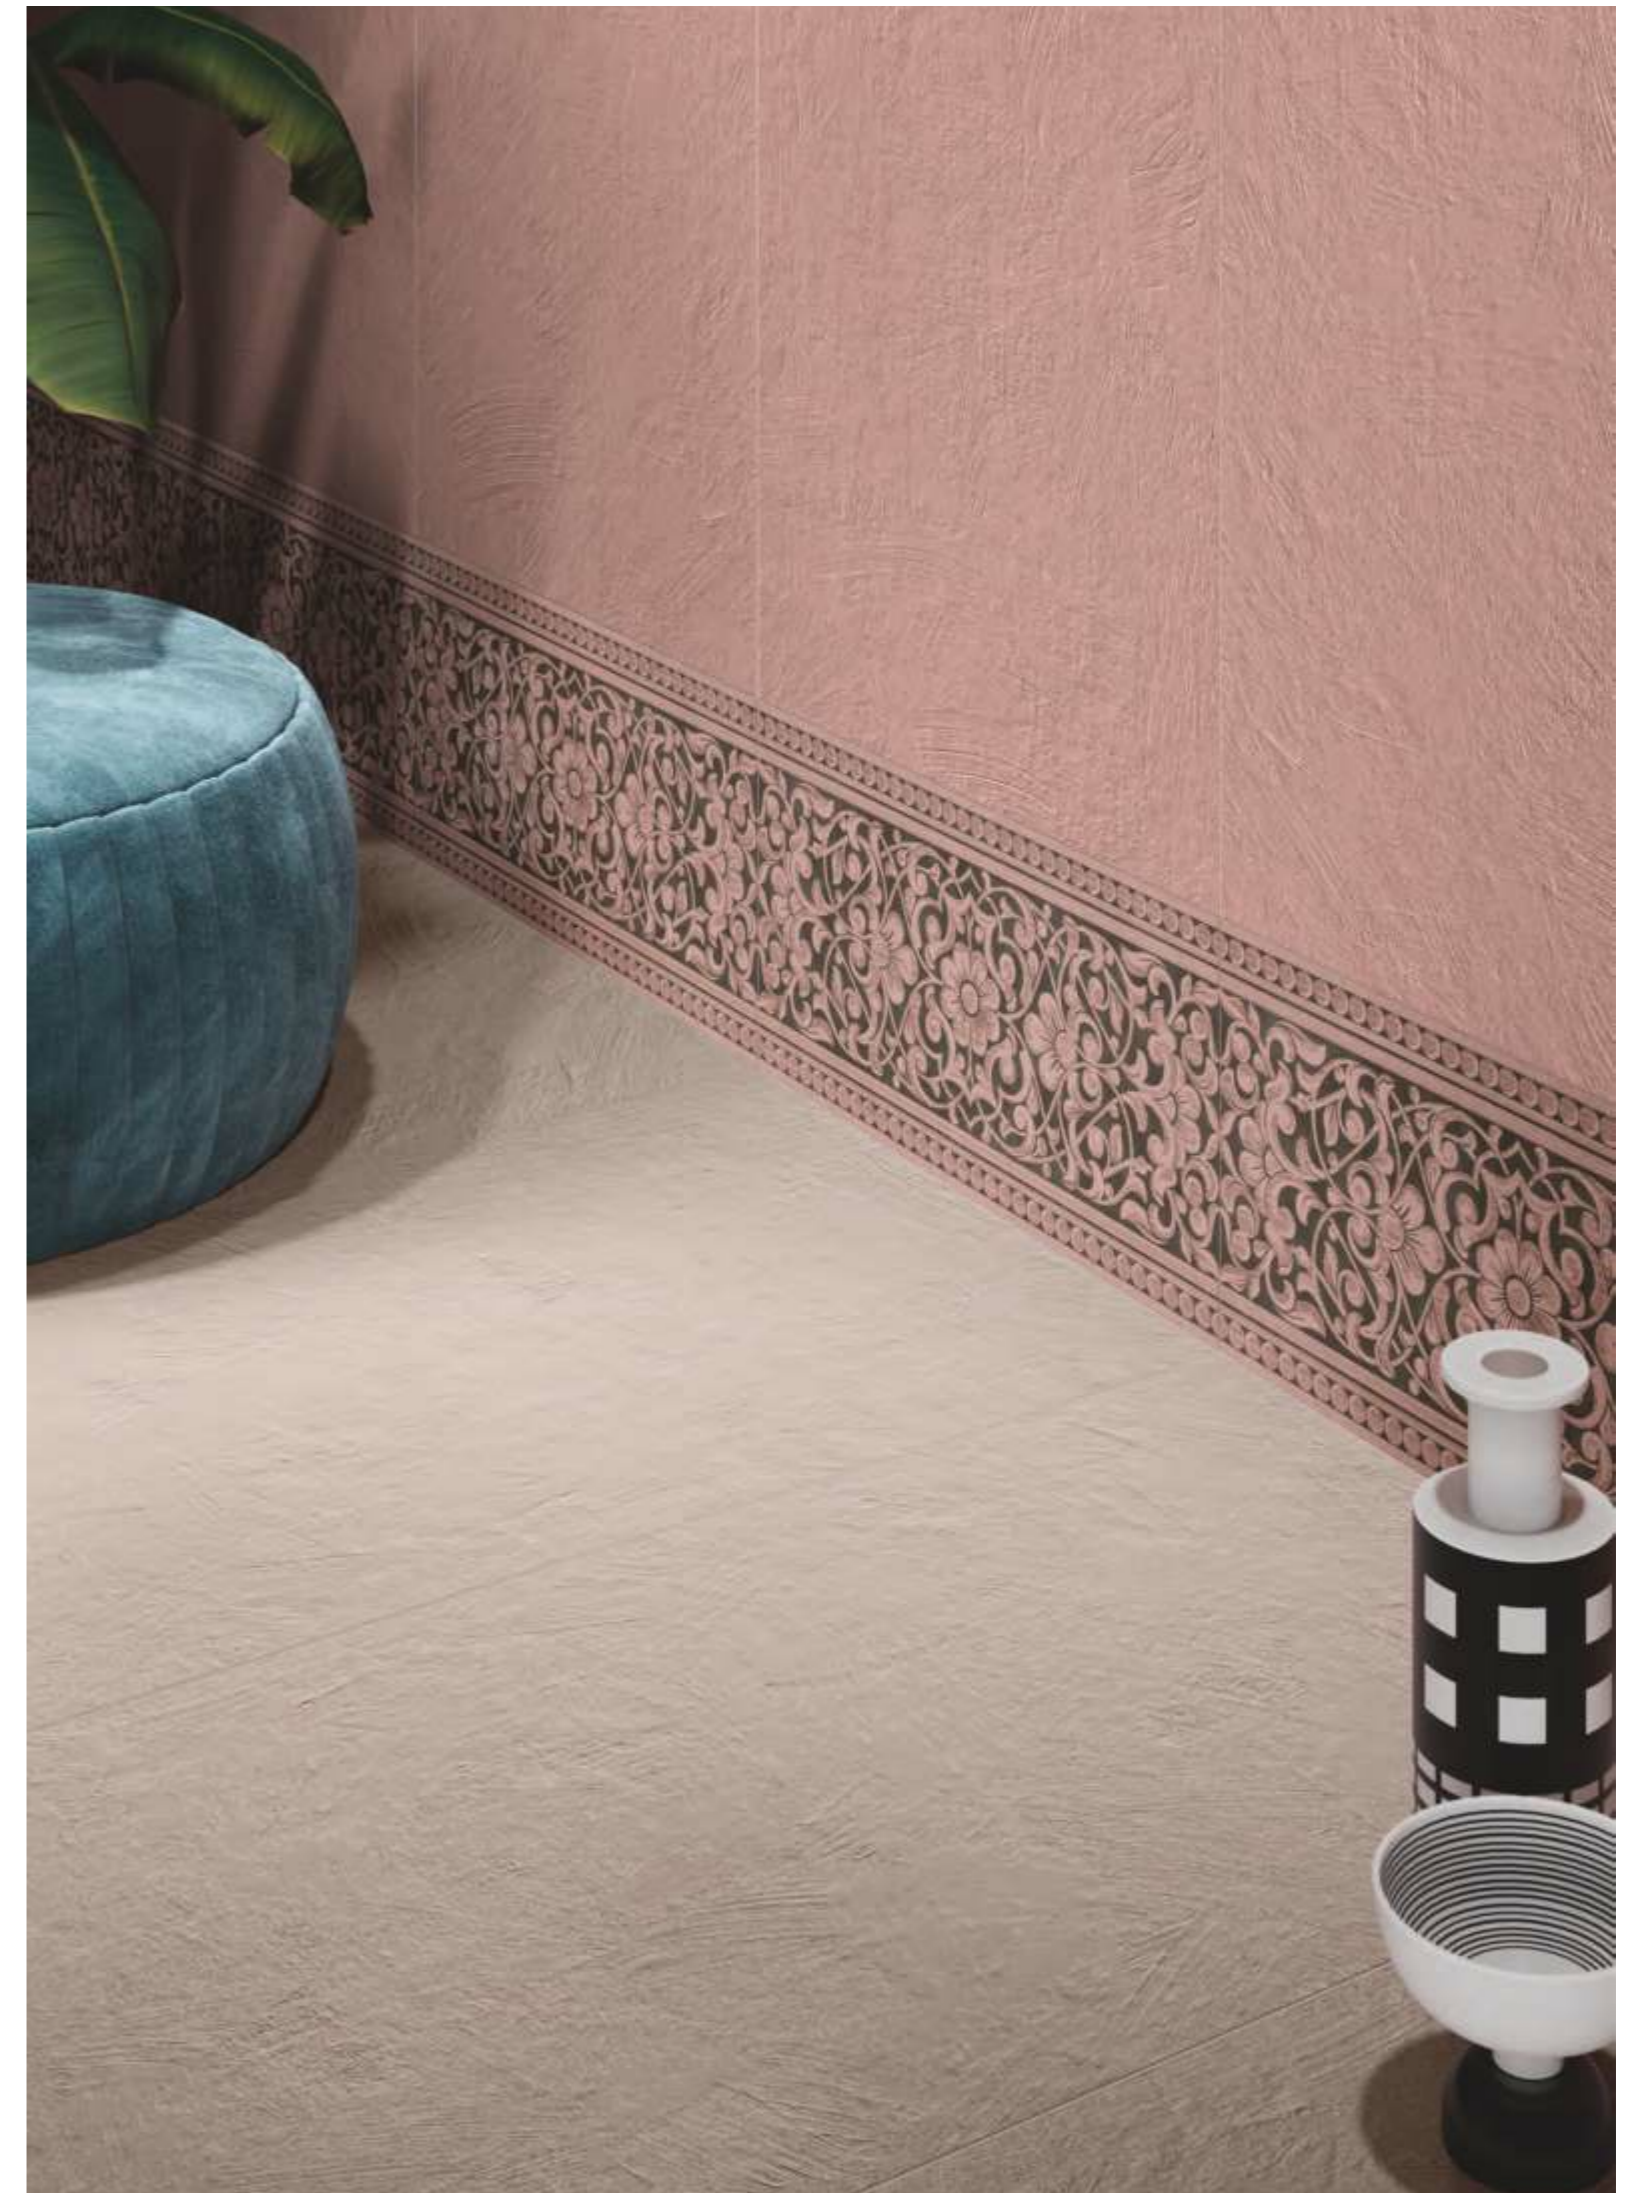

FOREVER PINK
60x120 rect

FASCIA TIAN ROSE
30x60 rect

Floor
PERFECT NUDE
60x120 rect

60x120
rect
30x60
rect

FOREVER PINK

FASCIA TIAN ROSE

other matching suggestion

PERFECT NUDE

ELEPHANT SKIN

TASTY OYSTER

SO CHIC BROWN

Sp