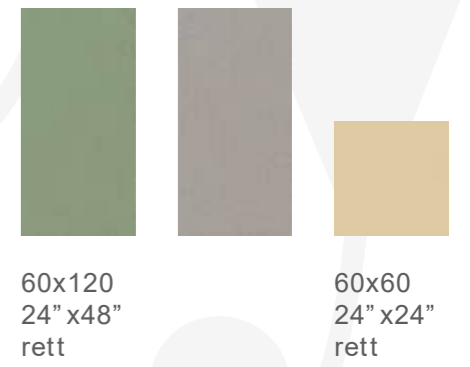

## TIAN OCRE

*other matching suggestion*

YELLOW PIKACHU

SO CHIC BROWN

CREME CARAMEL

←  
GREEN GURU  
60x120 rett

Floor  
ELEPHANT SKIN  
60x120 rett

YELLOW PIKACHU  
60x60 rett