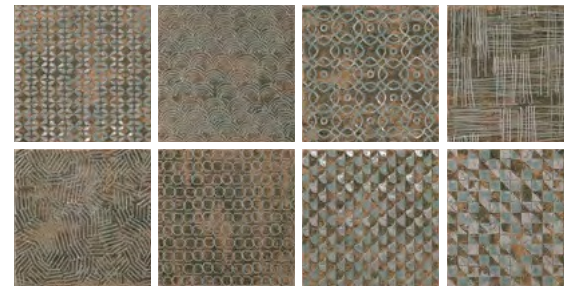

## Mosaic

30x30 sheet

Mosaic Perla  
Ind pieces 5x5 rect

Mosaic Peltro  
Ind pieces 5x5 rect

Mosaic Corvino  
Ind pieces 5x5 rect

Mosaic Verderame  
Ind pieces 5x5 rect

Mosaic Terracotta  
Ind pieces 5x5 rect

Mosaic Sabbia  
tessera 5x5 . 2'x2' rett

Mosaic  
Random Perla

Mosaic  
Random Peltro

Mosaic  
Random Corvino

Mosaic  
Random Verderame

Mosaic  
Random Terracotta

Mosaic  
Random

## Decors

Inseto Rococò Green s/4  
30x30 rect

Inseto Rococò Red s/4  
30x30 rect

Inseto Pop Green s/8  
30x30 rect

Inseto Pop Grey s/8  
30x30 rect