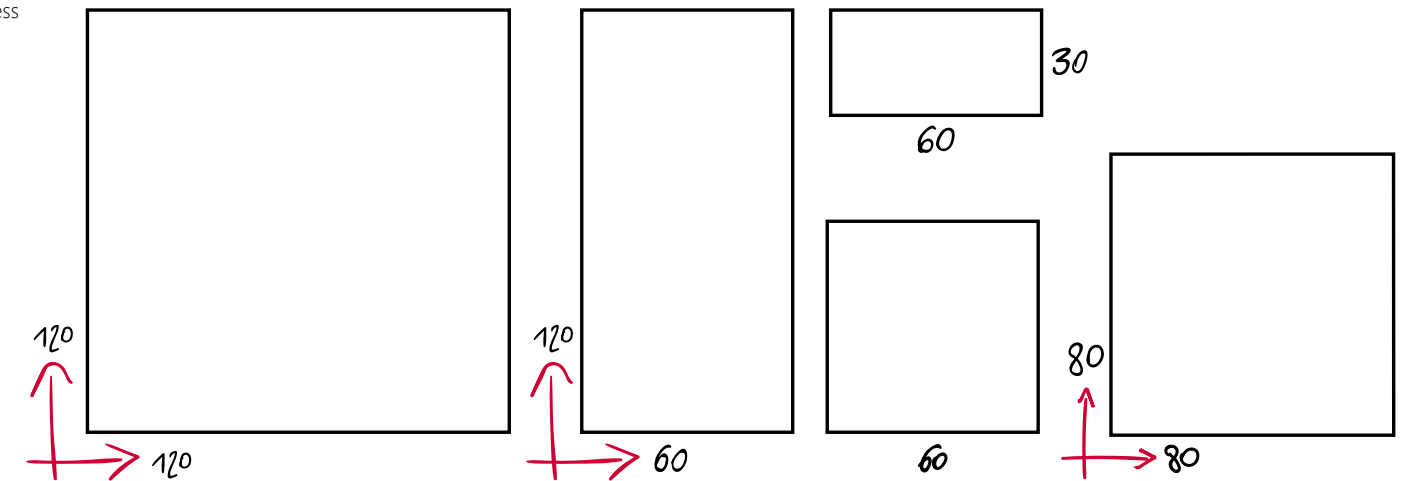

10 mm - $\frac{3}{8}$ "
thickness