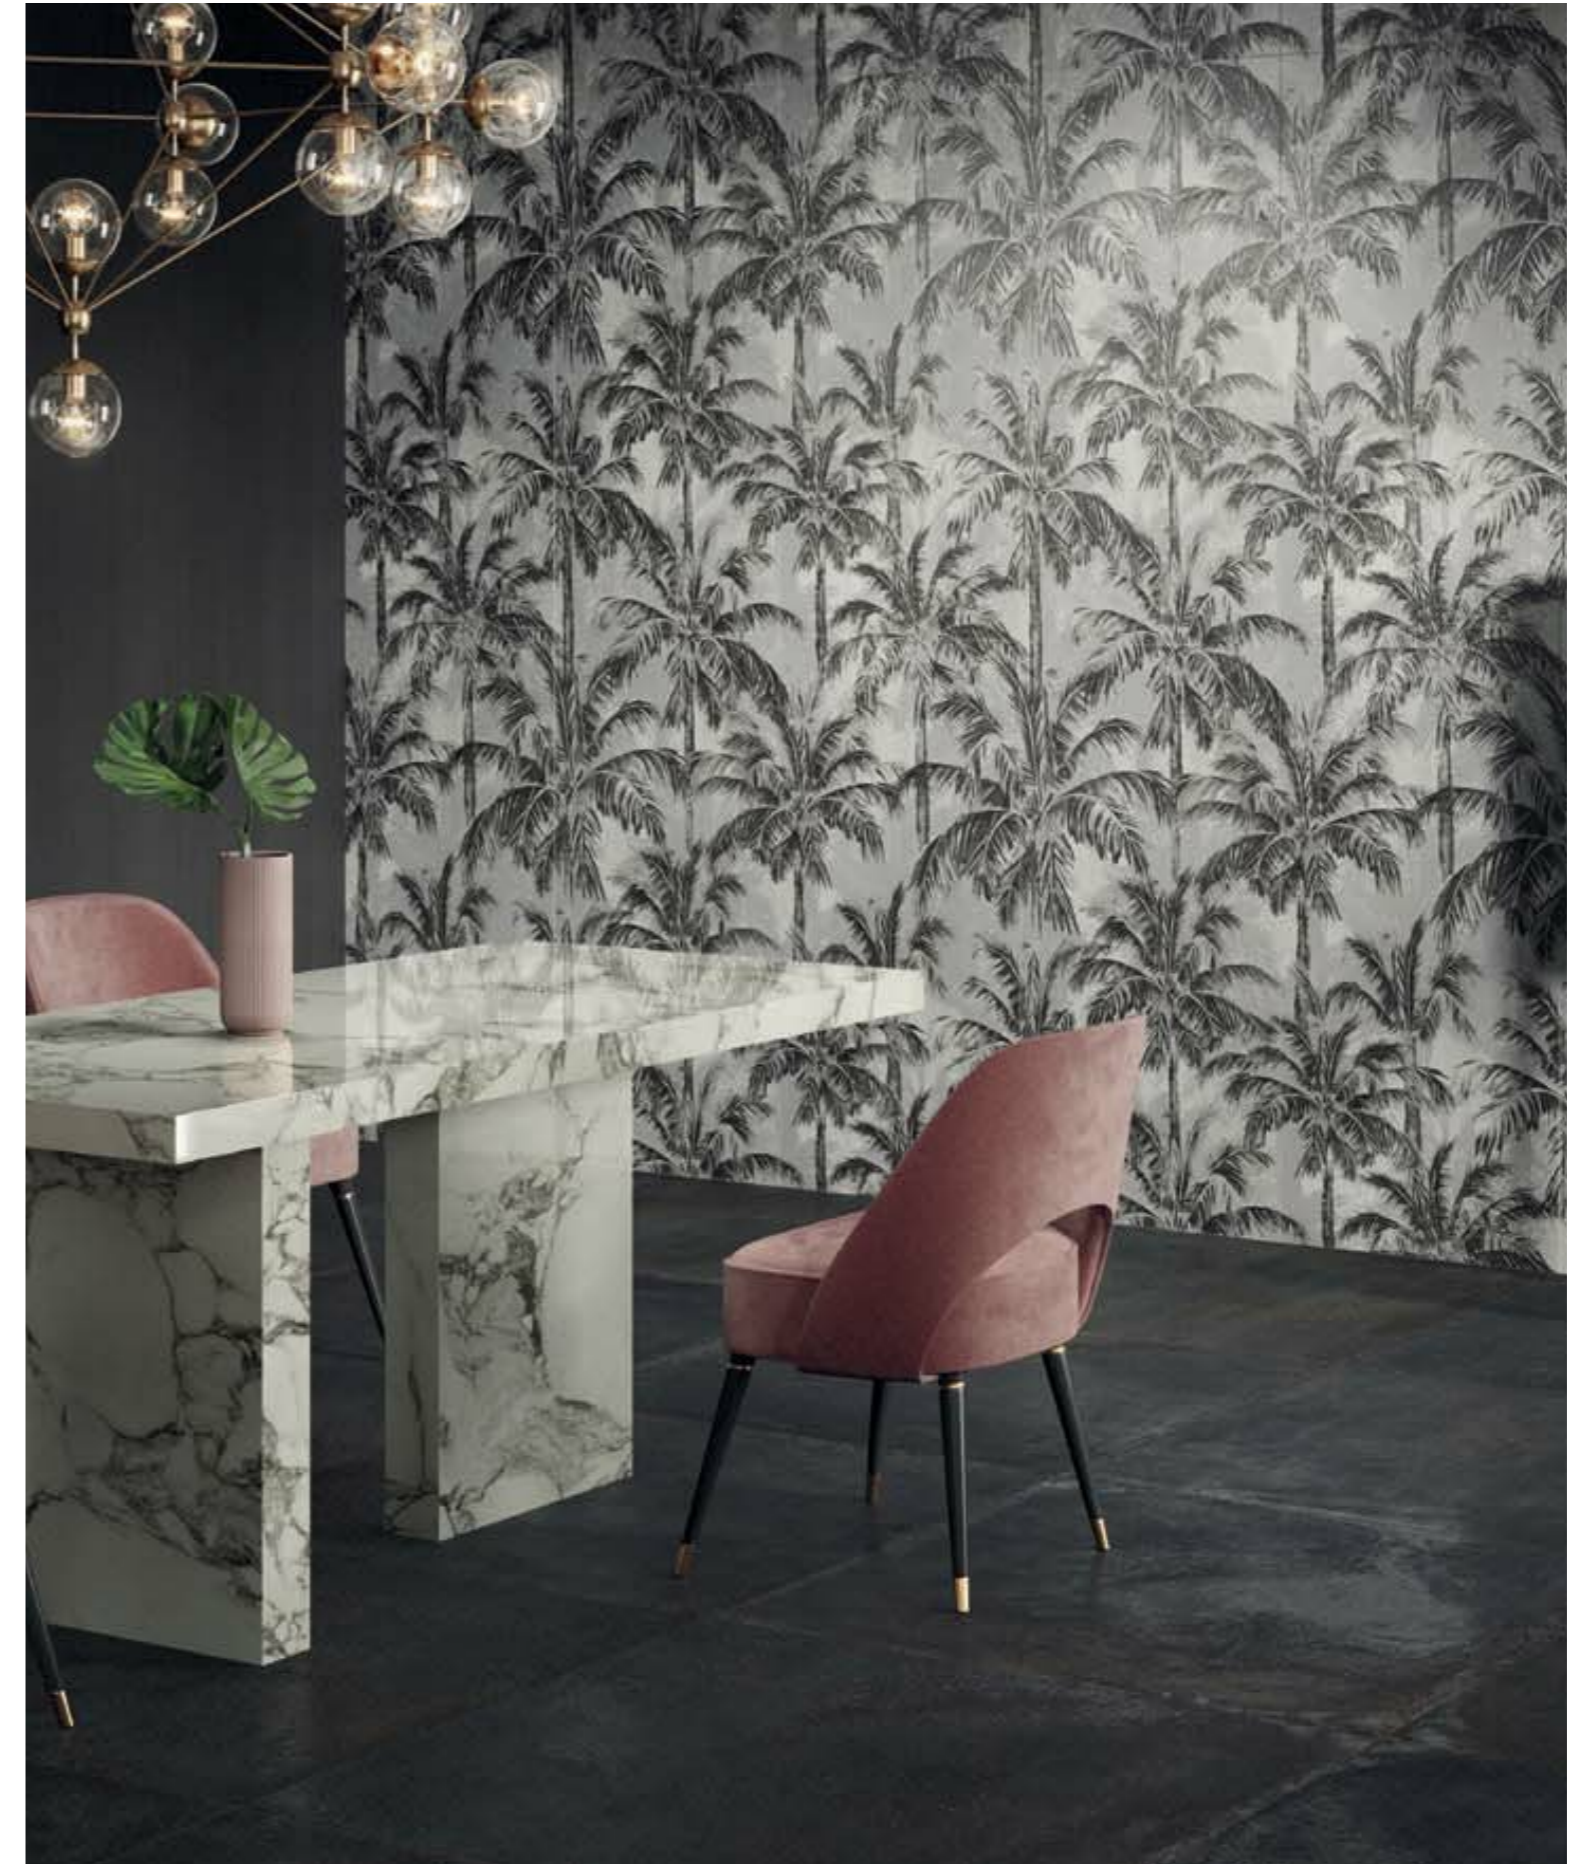

60x120

fabulous pink

60x120

fabulous blue

60x120

For matching floor
tiles
Visit
rovic.co.uk

GLAZED PORCELAIN STONEWARE

Tapestry