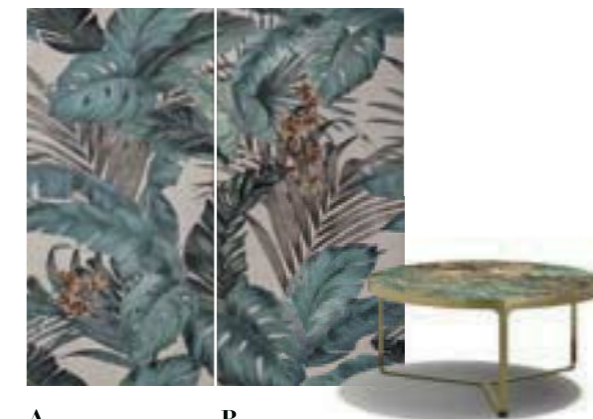

jungle

SIZE

120 x 120
Rect

Comp. 2pz
A + B
60x120
Rect

MATCHING

WALLSCOLOR

- PANTONE WARM GRAY 1 C
- PANTONE 5483 C
- PANTONE 7615 C
- PANTONE 692 C

VERTICAL

A

B