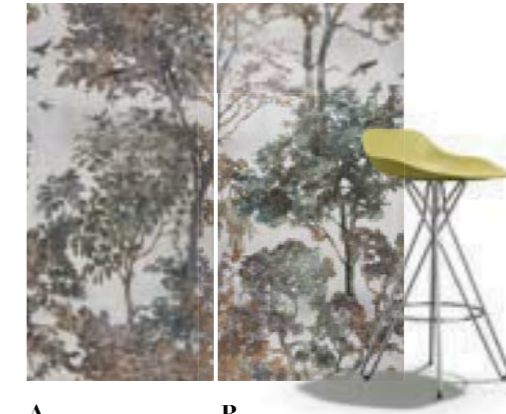

VERTICAL

A

B

jungle

SIZE

120 x 120
Rect

Comp. 2pz
A + B
60x120
Rect

MATCHING