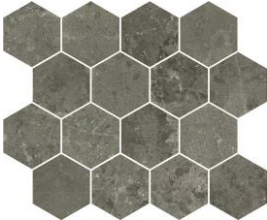

Crete

Contemporary Concrete-effect

Mosaics

Antracite