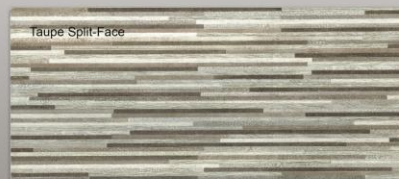

Star

- 26x50cm Plain Wall Tile (Ceramic). White Clay & Plaster
- 26x50cm Rect. split-Face Decor Wall Tile (Ceramic). Concrete & Taupe
- 232.5x32.5cm Artisan Floor Tile (Porcelain). White, Light Grey, Dark Grey, Ivory, Greige & Taupe

White Clay

Concrete Split-Face

Plaster

Taupe Split-Face

Artisan White

Artisan Light Grey

Artisan Dark Grey

Artisan Ivory